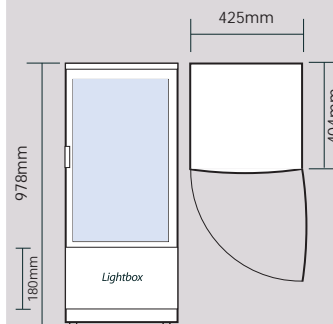

**Countertop Beverage Chiller  
Curved Glass 100 litre LED**  
CT0100G4BC

The Bromic countertop merchandisers combine attractive styling and design with durability to ensure the best possible point of sale promotion for your product. The front base panel lightbox can be decalced to maximise product marketing (additional charges apply - POA) The 4-sided LED lighting in the four corners enhance product visual display with sparkling effects

## CT0100G4BC

<b>Bromic Part Number</b>	3735170	3735172	3735192
<b>Capacity - Gross (litres)</b>	80L	80L	100L
<b>External Dimensions (mm)</b>	425w x 404d x 978h	425w x 404d x 978h	425w x 404d x 1080h
<b>Internal Dimensions (mm)</b>	367w x 306d x 635h	367w x 306d x 635h	367w x 306d x 737h
<small>Depth dimensions exclude handle and lightbox protrusion</small>			
<b>Temperature range (°C)</b>	+1 to +10°C	+1 to +10°C	+1 to +10°C
<b>Max. ambient temp °C/RH%</b>	32°C/60%	32°C/60%	32°C/60%
<b>Refrigeration Power (watts)</b>	164W	164W	164W
<b>Current (Amps)</b>	0.9A	0.9A	0.9A
<b>Light Display Box</b>	Base	Base	Base
<b>Interior light</b>	4x LED vertical	4x LED vertical	4x LED vertical
<b>Door Material</b>	Curved glass	Curved glass	Curved glass
<b>Door Lock</b>	Yes	Yes	Yes
<b>Temperature controller</b>	Digital	Digital	Digital
<b>Number of shelves (incl. base)</b>	3 + base	3 + base	4 + base
<b>Gross weight (kg)</b>	36kg	36kg	45kg
<b>Refrigerant</b>	R134a	R134a	R134a
<b>Colour</b>	White	Black	Black
<b>Power Usage (at 30°C/60%RH)</b>	4.8Kw/24hr	4.8Kw/24hr	4.8Kw/24hr
<b>Plug supplied</b>	Yes	Yes	Yes