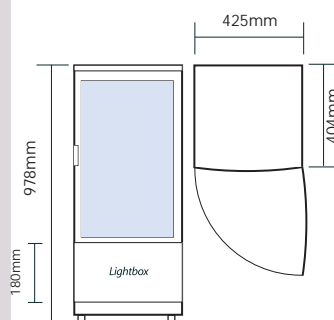

**Countertop Beverage Chiller  
Curved Glass 100 litre LED**  
CT0100G4BC

The Bromic countertop merchandisers combine attractive styling and design with durability to ensure the best possible point of sale promotion for your product. The front base panel lightbox can be decalced to maximise product marketing (additional charges apply - POA) The 4-sided LED lighting in the four corners enhance product visual display with sparkling effects

## CT0100G4BC

<b>Bromic Part Number</b>	3735170	3735172	3735192
<b>Capacity - Gross (litres)</b>	80L	80L	100L
<b>External Dimensions (mm)</b>	425w x 404d x 978h	425w x 404d x 978h	425w x 404d x 1080h
<b>Internal Dimensions (mm)</b>	367w x 306d x 635h	367w x 306d x 635h	367w x 306d x 737h
<small>Depth dimensions exclude handle and lightbox protrusion</small>			
<b>Temperature range (°C)</b>	+1 to +10°C	+1 to +10°C	+1 to +10°C
<b>Max. ambient temp °C/RH%</b>	32°C/60%	32°C/60%	32°C/60%
<b>Refrigeration Power (watts)</b>	164W	164W	164W
<b>Current (Amps)</b>	0.9A	0.9A	0.9A
<b>Light Display Box</b>	Base	Base	Base
<b>Interior light</b>	4x LED vertical	4x LED vertical	4x LED vertical
<b>Door Material</b>	Curved glass	Curved glass	Curved glass
<b>Door Lock</b>	Yes	Yes	Yes
<b>Temperature controller</b>	Digital	Digital	Digital
<b>Number of shelves (incl. base)</b>	3 + base	3 + base	4 + base
<b>Gross weight (kg)</b>	36kg	36kg	45kg
<b>Refrigerant</b>	R134a	R134a	R134a
<b>Colour</b>	White	Black	Black
<b>Power Usage (at 30°C/60%RH)</b>	4.8Kw/24hr	4.8Kw/24hr	4.8Kw/24hr
<b>Plug supplied</b>	Yes	Yes	Yes