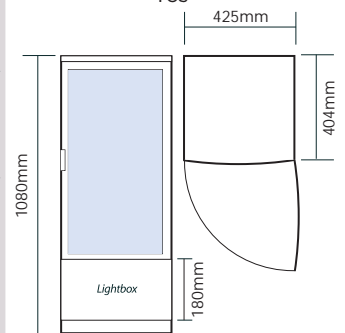

**Countertop Beverage Chiller  
Curved Glass 100 litre LED**  
CT0100G4BC

The Bromic countertop merchandisers combine attractive styling and design with durability to ensure the best possible point of sale promotion for your product. The front base panel lightbox can be decalced to maximise product marketing (additional charges apply - POA) The 4-sided LED lighting in the four corners enhance product visual display with sparkling effects

## CT0100G4BC

<b>Bromic Part Number</b>	3735170	3735172	3735192
<b>Capacity - Gross (litres)</b>	80L	80L	100L
<b>External Dimensions (mm)</b>	425w x 404d x 978h	425w x 404d x 978h	425w x 404d x 1080h
<b>Internal Dimensions (mm)</b>	367w x 306d x 635h	367w x 306d x 635h	367w x 306d x 737h
<small>Depth dimensions exclude handle and lightbox protrusion</small>			
<b>Temperature range (°C)</b>	+1 to +10°C	+1 to +10°C	+1 to +10°C
<b>Max. ambient temp °C/RH%</b>	32°C/60%	32°C/60%	32°C/60%
<b>Refrigeration Power (watts)</b>	164W	164W	164W
<b>Current (Amps)</b>	0.9A	0.9A	0.9A
<b>Light Display Box</b>	Base	Base	Base
<b>Interior light</b>	4x LED vertical	4x LED vertical	4x LED vertical
<b>Door Material</b>	Curved glass	Curved glass	Curved glass
<b>Door Lock</b>	Yes	Yes	Yes
<b>Temperature controller</b>	Digital	Digital	Digital
<b>Number of shelves (incl. base)</b>	3 + base	3 + base	4 + base
<b>Gross weight (kg)</b>	36kg	36kg	45kg
<b>Refrigerant</b>	R134a	R134a	R134a
<b>Colour</b>	White	Black	Black
<b>Power Usage (at 30°C/60%RH)</b>	4.8Kw/24hr	4.8Kw/24hr	4.8Kw/24hr
<b>Plug supplied</b>	Yes	Yes	Yes