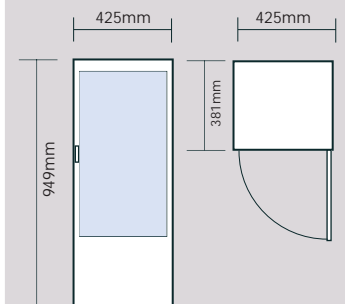

- Adjustable shelving
- High output bright LED product lighting
- Adjustable temperature control (+1 to +10°C)
- Digital temperature display
- Environmentally friendly refrigerant
- Lockable door

Bromic Part Number
Capacity - Gross (litres)
External Dimensions (mm)
Internal Dimensions (mm)
Depth dimensions exclude handle and lightbox protrusion
Temperature range (°C)
Max. ambient temp °C/RH%
Refrigeration Power (watts)
Current (Amps)
Light Display Box
Interior light
Door Material
Door Lock
Temperature controller
Number of shelves (incl. base)
Gross weight (kg)
Refrigerant
Colour
Power Usage (at 30°C/60%RH)
Plug supplied

CT0080G4W

CT0080G4B

Bromic Part Number	3735115	3735176
Capacity - Gross (litres)	78L	78L
External Dimensions (mm)	425w x 381d x 949h	425w x 381d x 949h
Internal Dimensions (mm)	369w x 309d x 591h	369w x 309d x 591h
Temperature range (°C)	+1 to +10°C	+1 to +10°C
Max. ambient temp °C/RH%	32°C/60%	32°C/60%
Refrigeration Power (watts)	164W	164W
Current (Amps)	0.9A	0.9A
Light Display Box	No	No
Interior light	4 x LED vertical	4 x LED vertical
Door Material	Flat glass	Flat glass
Door Lock	Yes	Yes
Temperature controller	Digital	Digital
Number of shelves (incl. base)	3 + base	3 + base
Gross weight (kg)	36kg	36kg
Refrigerant	R134a	R134a
Colour	White	Black
Power Usage (at 30°C/60%RH)	4.8Kw/24hr	4.8Kw/24hr
Plug supplied	Yes	Yes