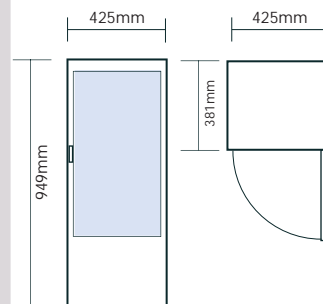

- Adjustable shelving
- High output bright LED product lighting
- Adjustable temperature control (+1 to +10°C)
- Digital temperature display
- Environmentally friendly refrigerant
- Lockable door

Bromic Part Number
Capacity - Gross (litres)
External Dimensions (mm)
Internal Dimensions (mm)
Depth dimensions exclude handle and lightbox protrusion
Temperature range (°C)
Max. ambient temp °C/RH%
Refrigeration Power (watts)
Current (Amps)
Light Display Box
Interior light
Door Material
Door Lock
Temperature controller
Number of shelves (incl. base)
Gross weight (kg)
Refrigerant
Colour
Power Usage (at 30°C/60%RH)
Plug supplied

CT0080G4W

CT0080G4B

Bromic Part Number	3735115	3735176
Capacity - Gross (litres)	78L	78L
External Dimensions (mm)	425w x 381d x 949h	425w x 381d x 949h
Internal Dimensions (mm)	369w x 309d x 591h	369w x 309d x 591h
Temperature range (°C)	+1 to +10°C	+1 to +10°C
Max. ambient temp °C/RH%	32°C/60%	32°C/60%
Refrigeration Power (watts)	164W	164W
Current (Amps)	0.9A	0.9A
Light Display Box	No	No
Interior light	4 x LED vertical	4 x LED vertical
Door Material	Flat glass	Flat glass
Door Lock	Yes	Yes
Temperature controller	Digital	Digital
Number of shelves (incl. base)	3 + base	3 + base
Gross weight (kg)	36kg	36kg
Refrigerant	R134a	R134a
Colour	White	Black
Power Usage (at 30°C/60%RH)	4.8Kw/24hr	4.8Kw/24hr
Plug supplied	Yes	Yes