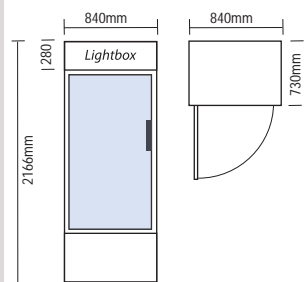

2 x bright internal LED lights

**Hinged Glass Door LED Chiller with Lightbox**  
GM1000L-LED

These Glass Door Chillers are designed for the display of chilled products. The cabinets can be decalced (additional charges apply - POA)

- Internal lighting for maximum product display
- Durable adjustable shelves
- Corrosion resistant outer body
- Digital temperature display
- Forced draft refrigeration
- Adjustable temperature control (+1 to +10° C)
- Tempered thermo glass door, aluminium frame
- Double glazed door to reduce condensation
- Display lightbox
- Castors/Rollers for easy positioning
- Right hand hinged on GM0660L-LED

	GM0660L-LED	GM0875LS	GM1000L-LED
<b>Bromic Part Number</b>	3736202	3735010	3736200
<b>Capacity - Gross (litres)</b>	660L	895L	1000L
<b>Dimensions with castors (mm)</b>	840w x 730d x 2166h	1115w x 770d x 2000h	1200w x 730d x 2166h
<b>Internal dimensions (mm)</b>	740w x 595d x 1531h	1000d x 652d x 1305h	1100w x 595d x 1531h
<small>Depth dimensions exclude handle protrusion</small>			
<b>Temperature range (°C)</b>	+1 to +10°C	+1 to +10°C	+1 to +10°C
<b>Max. ambient temp (°C/RH%)</b>	40°C / 65%	40°C / 65%	40°C / 65%
<b>Temperature display</b>	Digital	Digital	Digital
<b>Number of doors</b>	1 hinged	2 sliding	2 hinged
<b>Door Material</b>	D/glazed thermal glass	D/glazed thermal glass	D/glazed thermal glass
<b>Light Box</b>	Yes	Yes	Yes
<b>Interior light</b>	Vertical LED	Fluorescent	2 x Vertical LED
<b>Number of shelves</b>	5	5	5 left + 5 right
<b>Refrigeration Power (watts)</b>	400W	800W	600W
<b>Current (Amps)</b>	2.8A	5.8A	4.2A
<b>Gross weight (kg)</b>	124kg	210kg	170kg
<b>Refrigerant</b>	R134a	R134a	R134a
<b>Colour</b>	White	White	White
<b>Power Usage (at 30°C/60%RH)</b>	2.4Kw/24hr	10.8Kw/24hr	4.5Kw/24hr
<b>Plug supplied</b>	Yes 10A	Yes 10A	Yes 10A