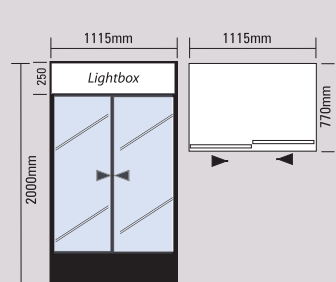

2 x bright internal LED lights

**Hinged Glass Door LED Chiller with Lightbox**  
GM1000L-LED

These Glass Door Chillers are designed for the display of chilled products. The cabinets can be decalced (additional charges apply - POA)

- Internal lighting for maximum product display
- Durable adjustable shelves
- Corrosion resistant outer body
- Digital temperature display
- Forced draft refrigeration
- Adjustable temperature control (+1 to +10° C)
- Tempered thermo glass door, aluminium frame
- Double glazed door to reduce condensation
- Display lightbox
- Castors/Rollers for easy positioning
- Right hand hinged on GM0660L-LED

	GM0660L-LED	GM0875LS	GM1000L-LED
<b>Bromic Part Number</b>	3736202	3735010	3736200
<b>Capacity - Gross (litres)</b>	660L	895L	1000L
<b>Dimensions with castors (mm)</b>	840w x 730d x 2166h	1115w x 770d x 2000h	1200w x 730d x 2166h
<b>Internal dimensions (mm)</b>	740w x 595d x 1531h	1000d x 652d x 1305h	1100w x 595d x 1531h
<small>Depth dimensions exclude handle protrusion</small>			
<b>Temperature range (°C)</b>	+1 to +10°C	+1 to +10°C	+1 to +10°C
<b>Max. ambient temp (°C/RH%)</b>	40°C / 65%	40°C / 65%	40°C / 65%
<b>Temperature display</b>	Digital	Digital	Digital
<b>Number of doors</b>	1 hinged	2 sliding	2 hinged
<b>Door Material</b>	D/glazed thermal glass	D/glazed thermal glass	D/glazed thermal glass
<b>Light Box</b>	Yes	Yes	Yes
<b>Interior light</b>	Vertical LED	Fluorescent	2 x Vertical LED
<b>Number of shelves</b>	5	5	5 left + 5 right
<b>Refrigeration Power (watts)</b>	400W	800W	600W
<b>Current (Amps)</b>	2.8A	5.8A	4.2A
<b>Gross weight (kg)</b>	124kg	210kg	170kg
<b>Refrigerant</b>	R134a	R134a	R134a
<b>Colour</b>	White	White	White
<b>Power Usage (at 30°C/60%RH)</b>	2.4Kw/24hr	10.8Kw/24hr	4.5Kw/24hr
<b>Plug supplied</b>	Yes 10A	Yes 10A	Yes 10A