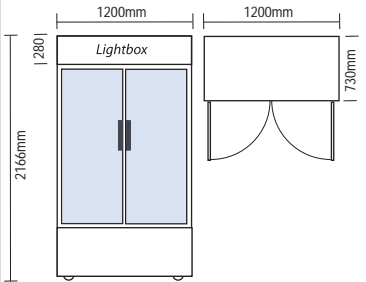

2 x bright internal LED lights

**Hinged Glass Door LED Chiller with Lightbox**  
GM1000L-LED

These Glass Door Chillers are designed for the display of chilled products. The cabinets can be decalced (additional charges apply - POA)

- Internal lighting for maximum product display
- Durable adjustable shelves
- Corrosion resistant outer body
- Digital temperature display
- Forced draft refrigeration
- Adjustable temperature control (+1 to +10° C)
- Tempered thermo glass door, aluminium frame
- Double glazed door to reduce condensation
- Display lightbox
- Castors/Rollers for easy positioning
- Right hand hinged on GM0660L-LED

	GM0660L-LED	GM0875LS	GM1000L-LED
<b>Bromic Part Number</b>	3736202	3735010	3736200
<b>Capacity - Gross (litres)</b>	660L	895L	1000L
<b>Dimensions with castors (mm)</b>	840w x 730d x 2166h	1115w x 770d x 2000h	1200w x 730d x 2166h
<b>Internal dimensions (mm)</b>	740w x 595d x 1531h	1000d x 652d x 1305h	1100w x 595d x 1531h
<small>Depth dimensions exclude handle protrusion</small>			
<b>Temperature range (°C)</b>	+1 to +10°C	+1 to +10°C	+1 to +10°C
<b>Max. ambient temp (°C/RH%)</b>	40°C / 65%	40°C / 65%	40°C / 65%
<b>Temperature display</b>	Digital	Digital	Digital
<b>Number of doors</b>	1 hinged	2 sliding	2 hinged
<b>Door Material</b>	D/glazed thermal glass	D/glazed thermal glass	D/glazed thermal glass
<b>Light Box</b>	Yes	Yes	Yes
<b>Interior light</b>	Vertical LED	Fluorescent	2 x Vertical LED
<b>Number of shelves</b>	5	5	5 left + 5 right
<b>Refrigeration Power (watts)</b>	400W	800W	600W
<b>Current (Amps)</b>	2.8A	5.8A	4.2A
<b>Gross weight (kg)</b>	124kg	210kg	170kg
<b>Refrigerant</b>	R134a	R134a	R134a
<b>Colour</b>	White	White	White
<b>Power Usage (at 30°C/60%RH)</b>	2.4Kw/24hr	10.8Kw/24hr	4.5Kw/24hr
<b>Plug supplied</b>	Yes 10A	Yes 10A	Yes 10A