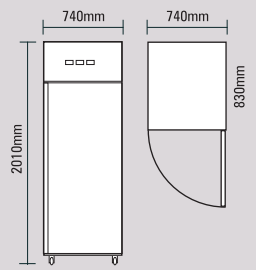

# BROMIC® Vertical Display & Storage

REFRIGERATION SOLID DOOR UPRIGHT CHILLERS/GASTRONORM

**Solid Door Chiller**  
UC0374SDW

**Gastronorm Stainless Steel Storage Chiller**  
UC0650SD

**Gastronorm Stainless Steel Storage Chiller**  
UC1300SD

- White powder coated steel solid door
- Durable adjustable shelves
- Corrosion resistant outer body
- Adjustable temperature control (+1 to +10°C)
- Lockable Castors

- 70mm insulation for increased energy efficiency
- Forced air cooling ensures consistent internal temperatures
- Adjustable s/steel gastronorm shelving with anti-tilt protection
- Self-closing doors and lockable front castors
- Advanced electronic control provides temperature display, ease of set point control, condenser blockage alarm
- Danfoss compressor

	UC0374SDW	UC0650SD	UC1300SD
<b>Bromic Part Number</b>	3735127	3735161	3735200
<b>Capacity - Gross (litres)</b>	372L	650L	1300L
<b>Dimensions with castors (mm)</b>	595w x 640d x 1943h	740w x 830d x 2010h	1480w x 830d x 2010h
<b>Internal dimensions (mm)</b>	505w x 462d x 1555h	624w x 685d x 1395h	1360w x 68d x 1395h
<small>Depth dimensions exclude handle protrusion</small>			
<b>Temperature range (°C)</b>	+1 to +10°C	+2 to +8°C	+2 to +8°C
<b>Max. ambient temp (°C/RH%)</b>	40°C / 65%	38°C / 75%	38°C / 75%
<b>Temperature display</b>	Digital	Digital	Digital
<b>Number of doors</b>	1 hinged	1 hinged, lockable	2 hinged, lockable
<b>Door Material</b>	Solid steel (White)	Stainless steel	Stainless steel
<b>Light Box</b>	No	No	No
<b>Interior light</b>	Yes	Yes	Yes
<b>Number of shelves</b>	5	5 + base	5 + 5 (+base)
<b>Refrigeration Power (watts)</b>	350W	350W	350W
<b>Current (Amps)</b>	2.7A	2.7A	2.7A
<b>Gross weight (kg)</b>	88kg	149kg	199kg
<b>Refrigerant</b>	R134a	R134a	R134a
<b>Colour</b>	White	Stainless steel	Stainless steel
<b>Power Usage (at 30°C/60%RH)</b>	4.3Kw/24hr	3.2Kw/24hr	5.4Kw/24hr
<b>Plug supplied</b>	Yes 10A	Yes 10A	Yes 10A