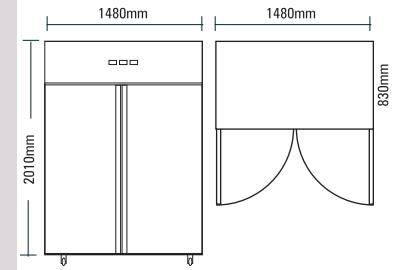

	UC0374SDW	UC0650SD	UC1300SD
<b>Bromic Part Number</b>	3735127	3735161	3735200
<b>Capacity - Gross (litres)</b>	372L	650L	1300L
<b>Dimensions with castors (mm)</b>	595w x 640d x 1943h	740w x 830d x 2010h	1480w x 830d x 2010h
<b>Internal dimensions (mm)</b>	505w x 462d x 1555h	624w x 685d x 1395h	1360w x 68d x 1395h
<small>Depth dimensions exclude handle protrusion</small>			
<b>Temperature range (°C)</b>	+1 to +10°C	+2 to +8°C	+2 to +8°C
<b>Max. ambient temp (°C/RH%)</b>	40°C / 65%	38°C / 75%	38°C / 75%
<b>Temperature display</b>	Digital	Digital	Digital
<b>Number of doors</b>	1 hinged	1 hinged, lockable	2 hinged, lockable
<b>Door Material</b>	Solid steel (White)	Stainless steel	Stainless steel
<b>Light Box</b>	No	No	No
<b>Interior light</b>	Yes	Yes	Yes
<b>Number of shelves</b>	5	5 + base	5 + 5 (+base)
<b>Refrigeration Power (watts)</b>	350W	350W	350W
<b>Current (Amps)</b>	2.7A	2.7A	2.7A
<b>Gross weight (kg)</b>	88kg	149kg	199kg
<b>Refrigerant</b>	R134a	R134a	R134a
<b>Colour</b>	White	Stainless steel	Stainless steel
<b>Power Usage (at 30°C/60%RH)</b>	4.3Kw/24hr	3.2Kw/24hr	5.4Kw/24hr
<b>Plug supplied</b>	Yes 10A	Yes 10A	Yes 10A