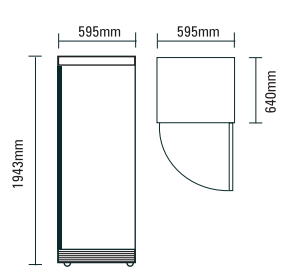

# BROMIC® Vertical Display & Storage

REFRIGERATION SOLID DOOR UPRIGHT CHILLERS/GASTRONORM

**Solid Door Chiller**  
UC0374SDW

**Gastronorm Stainless Steel Storage Chiller**  
UC0650SD

**Gastronorm Stainless Steel Storage Chiller**  
UC1300SD

	UC0374SDW	UC0650SD	UC1300SD
<b>Bromic Part Number</b>	3735127	3735161	3735200
<b>Capacity - Gross (litres)</b>	372L	650L	1300L
<b>Dimensions with castors (mm)</b>	595w x 640d x 1943h	740w x 830d x 2010h	1480w x 830d x 2010h
<b>Internal dimensions (mm)</b>	505w x 462d x 1555h	624w x 685d x 1395h	1360w x 68d x 1395h
<small>Depth dimensions exclude handle protrusion</small>			
<b>Temperature range (°C)</b>	+1 to +10°C	+2 to +8°C	+2 to +8°C
<b>Max. ambient temp (°C/RH%)</b>	40°C / 65%	38°C / 75%	38°C / 75%
<b>Temperature display</b>	Digital	Digital	Digital
<b>Number of doors</b>	1 hinged	1 hinged, lockable	2 hinged, lockable
<b>Door Material</b>	Solid steel (White)	Stainless steel	Stainless steel
<b>Light Box</b>	No	No	No
<b>Interior light</b>	Yes	Yes	Yes
<b>Number of shelves</b>	5	5 + base	5 + 5 (+base)
<b>Refrigeration Power (watts)</b>	350W	350W	350W
<b>Current (Amps)</b>	2.7A	2.7A	2.7A
<b>Gross weight (kg)</b>	88kg	149kg	199kg
<b>Refrigerant</b>	R134a	R134a	R134a
<b>Colour</b>	White	Stainless steel	Stainless steel
<b>Power Usage (at 30°C/60%RH)</b>	4.3Kw/24hr	3.2Kw/24hr	5.4Kw/24hr
<b>Plug supplied</b>	Yes 10A	Yes 10A	Yes 10A