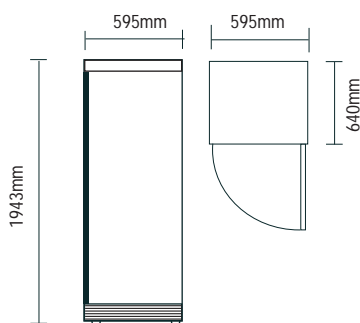

WARRANTY 1 yr PARTS
1 yr LABOUR

	UF0374SDS	UF0650SDF	UF1300SDF
Bromic Part Number	3735106	3735203	3735194
Capacity - Gross (litres)	300L	650L	1300L
Dimensions with castors (mm)	595w x 640d x 1943h	740w x 830d x 2010h	1480w x 830d x 2010h
Internal dimensions (mm)	475w X 440d X 1555h	624w X 685d X 1395h	1360w X 685d X 1395h
<small>Depth dimensions exclude handle protrusion</small>			
Temperature range (°C)	-14 to -19°C	-18° to -22°C	-18° to -22°C
Max. ambient temp (°C/RH%)	35°C / 70%	38°C / 75%	38°C / 75%
Temperature display	Digital	Digital	Digital
Number of doors	1 hinged	1 hinged, lockable	2 hinged, lockable
Door Material	Solid Door White	Stainless steel	Stainless steel
Light Box	No	No	No
Interior light	Yes	Yes	Yes
Number of shelves	6 fixed	5 + base	5 + 5 (+ base)
Refrigeration Power (watts)	620W	350W	350W
Current (Amps)	2.4A	2.7A	2.7A
Gross weight (kg)	85.5kg	149kg	199kg
Refrigerant	R404a	R134a	R134a
Colour	White	Stainless steel	Stainless steel
Power Usage (at 30°C/60%RH)	5Kw/24hr	9Kw/24hr	11Kw/24hr
Plug supplied	Yes 10A	Yes 10A	Yes 10A