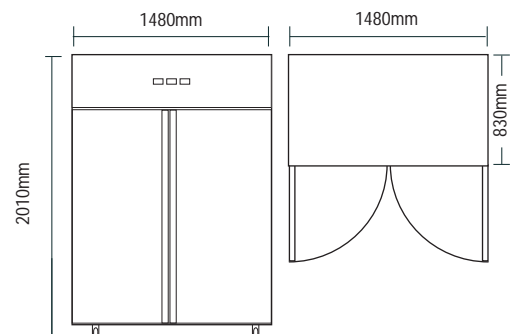

Vertical Display & Storage **BROMIC**®

SOLID DOOR UPRIGHT FREEZERS/GASTRONORM REFRIGERATION

- White powder coated steel solid door
- Durable adjustable shelves
- Corrosion resistant outer body
- Adjustable temperature control (-14° to -19°C)
- Lockable Castors

- 70mm insulation for increased energy efficiency
- Forced air cooling ensures consistent internal temperatures
- Adjustable s/steel gastronorm shelving with anti-tilt protection
- Self-closing doors and lockable front castors
- Advanced electronic control provides temperature display, ease of set point control, condensor blockage alarm
- Danfoss compressor

WARRANTY 1 yr PARTS
1 yr LABOUR

	UF0374SDS	UF0650SDF	UF1300SDF
Bromic Part Number	3735106	3735203	3735194
Capacity - Gross (litres)	300L	650L	1300L
Dimensions with castors (mm)	595w x 640d x 1943h	740w x 830d x 2010h	1480w x 830d x 2010h
Internal dimensions (mm)	475w X 440d X 1555h	624w X 685d X 1395h	1360w X 685d X 1395h
Depth dimensions exclude handle protrusion			
Temperature range (°C)	-14 to -19°C	-18° to -22°C	-18° to -22°C
Max. ambient temp (°C/RH%)	35°C / 70%	38°C / 75%	38°C / 75%
Temperature display	Digital	Digital	Digital
Number of doors	1 hinged	1 hinged, lockable	2 hinged, lockable
Door Material	Solid Door White	Stainless steel	Stainless steel
Light Box	No	No	No
Interior light	Yes	Yes	Yes
Number of shelves	6 fixed	5 + base	5 + 5 (+ base)
Refrigeration Power (watts)	620W	350W	350W
Current (Amps)	2.4A	2.7A	2.7A
Gross weight (kg)	85.5kg	149kg	199kg
Refrigerant	R404a	R134a	R134a
Colour	White	Stainless steel	Stainless steel
Power Usage (at 30°C/60%RH)	5Kw/24hr	9Kw/24hr	11Kw/24hr
Plug supplied	Yes 10A	Yes 10A	Yes 10A

UF1300SDF