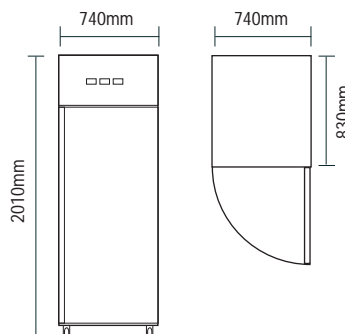

Vertical Display & Storage **BROMIC**®

SOLID DOOR UPRIGHT FREEZERS/GASTRONORM REFRIGERATION

- White powder coated steel solid door
- Durable adjustable shelves
- Corrosion resistant outer body
- Adjustable temperature control (-14° to -19°C)
- Lockable Castors

- 70mm insulation for increased energy efficiency
- Forced air cooling ensures consistent internal temperatures
- Adjustable s/steel gastronorm shelving with anti-tilt protection
- Self-closing doors and lockable front castors
- Advanced electronic control provides temperature display, ease of set point control, condensor blockage alarm
- Danfoss compressor

WARRANTY 1 yr PARTS
1 yr LABOUR

	UF0374SDS	UF0650SDF	UF1300SDF
Bromic Part Number	3735106	3735203	3735194
Capacity - Gross (litres)	300L	650L	1300L
Dimensions with castors (mm)	595w x 640d x 1943h	740w x 830d x 2010h	1480w x 830d x 2010h
Internal dimensions (mm)	475w X 440d X 1555h	624w X 685d X 1395h	1360w X 685d X 1395h
Depth dimensions exclude handle protrusion			
Temperature range (°C)	-14 to -19°C	-18° to -22°C	-18° to -22°C
Max. ambient temp (°C/RH%)	35°C / 70%	38°C / 75%	38°C / 75%
Temperature display	Digital	Digital	Digital
Number of doors	1 hinged	1 hinged, lockable	2 hinged, lockable
Door Material	Solid Door White	Stainless steel	Stainless steel
Light Box	No	No	No
Interior light	Yes	Yes	Yes
Number of shelves	6 fixed	5 + base	5 + 5 (+ base)
Refrigeration Power (watts)	620W	350W	350W
Current (Amps)	2.4A	2.7A	2.7A
Gross weight (kg)	85.5kg	149kg	199kg
Refrigerant	R404a	R134a	R134a
Colour	White	Stainless steel	Stainless steel
Power Usage (at 30°C/60%RH)	5Kw/24hr	9Kw/24hr	11Kw/24hr
Plug supplied	Yes 10A	Yes 10A	Yes 10A

UF0650SDF