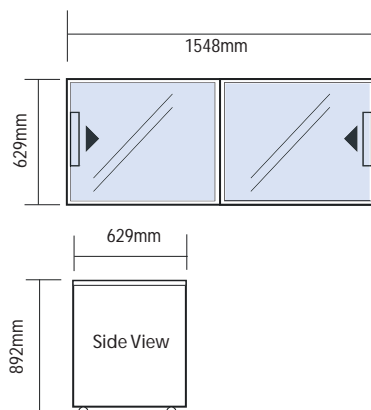

BROMIC Chest Freezers

REFRIGERATION FLAT TOP FLAT GLASS

Chest Freezer Flat Top Flat Glass - 5ft
CF0500FTFG

Chest Freezer Flat Top Flat Glass - 7ft
CF0700FTFG

The Flat Top, Flat Glass Chest freezers offer the perfect display or storage for ice cream and frozen items. The sides can be decalced (additional charges apply -POA.) 5 sizes available (191, 296, 401, 491 and 670 litre)

- Digital Temperature display
- Durable PVC coated storage baskets included (all fully populated)
- Sliding glass lids (open left and right)
- Integrated lock and keys
- Defrost water drain
- High load limit increases storage volume
- Lockable castors for easy positioning
- Corrosion resistant construction
- Easy clean condenser design for better protection, less condensation, less humidity even in tropical climatic conditions

CF0500FTFG

CF0700FTFG

Bromic Part Number	3735304
Capacity - Gross (litres)	491L
Dimensions with castors (mm)	1548w x 629d x 892h
Internal dimensions (mm)	1430w x 510d x 663h
<small>Depth dimensions exclude handle protrusion</small>	
Temperature range (°C)	-14 to -24°C
Max. ambient temp (°C/RH%)	35°C / 70%
Lid Material	Heat reflective tempered glass
Lid	2 sliding
Refrigeration Power (watts)	400W
Current (Amps)	2.6A
Temperature display	Yes
No. of baskets included	6
Basket dimensions	195w x 432d x 202h
Gross weight (kg)	101kg
Refrigerant	R134a
Power Usage (at 30°C/60%RH)	4.9Kw/24hr
Plug supplied	Yes 10A