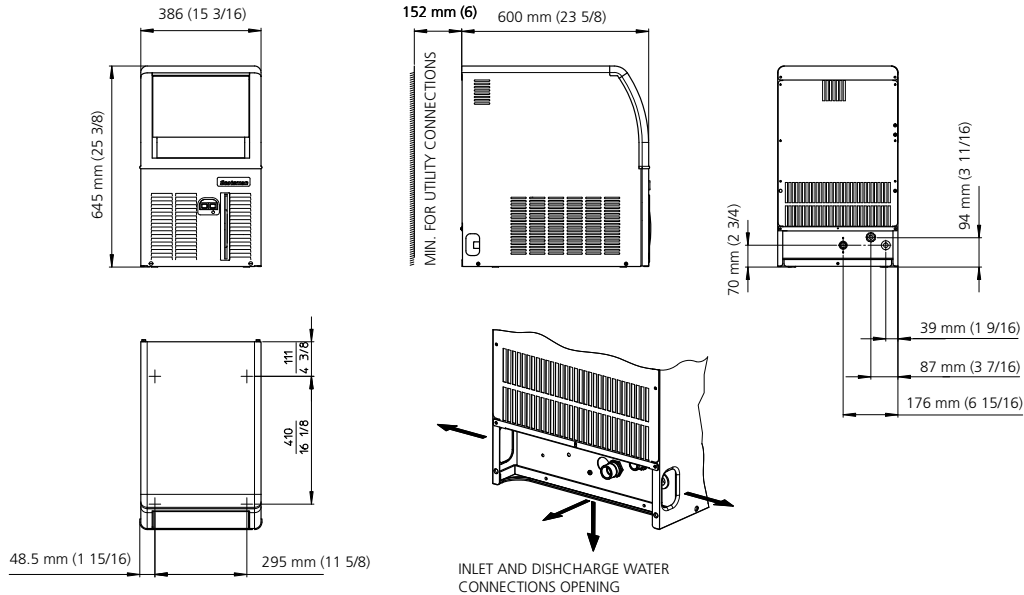

AC 46 Technologies

Model	Compressor	10°: 10°C			21°: 15°C			Dimensions				
		[kg]	[lbs]	N°	[kg]	[lbs]	N°	[WxDxH mm]	[WxDxH inches]			
AC 46 AS		24,5	54	1225	22	48	1100	9	20	450	386x600x643	15" x 23" x 25"
AC 46 WS		24,5	54	1225	22,5	49	1125	9	20	450	386x600x643	15" x 23" x 25"

*Estimate number of small, medium or large size gourmet cubes. Standard legs 120 mm high included. Optional: PWD System.

This product qualifies for the following listings:

2 Years Warranty

Subject to certain limitations and exclusions

Certified ISO 9001:2000

www.scotsman-ice.it
www.scotsman-ice.com

Models and specifications are subject to change without notice.

AC M 46 - 20gr./0.7 oz.

34,5 mm x 30,5 mm x 29,5 mm
1 6/16" x 1 3/16" x 1 3/16"

Self Contained Ice Machine 24,5 Kg

AC 46 AIR COOLED

°C / °F	°C / °F				kg
	50° / 120°	60° / 140°	70° / 158°	90° / 194°	
10° / 50°	24.5	24	23.5	22.5	kg
50° / 120°	54	53	52	49	lbs
21° / 70°	22.5	22	21.5	20.5	kg
70° / 158°	49	48	47	45	lbs
32° / 90°	19.5	19	18.5	17.5	kg
90° / 194°	43	42	41	41	lbs
38° / 100°	18	17.5	17	16	kg
100° / 212°	39	38	37	35	lbs