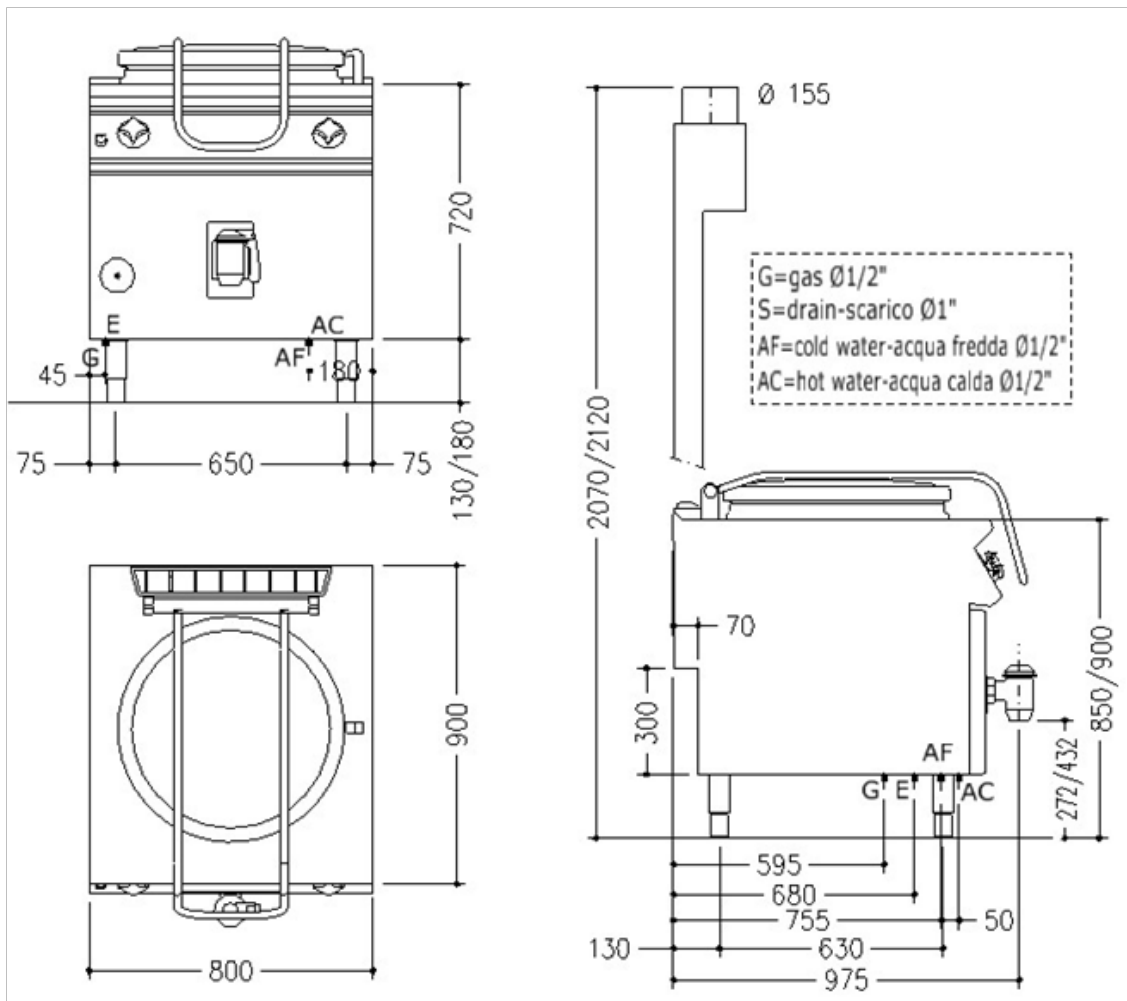

ANPI9-8G14A

DIMENSIONS

External Dimension: 930D x 800W x 850-900H mm

TECHNICAL DATA

Gas Type	Natural or LP
Total Output (gas)	87mj
Power Supply	VAC230-1 50Hz
Total Output (electric)	0.2kW
Gas Connection	1/2"
Water Connection	1/2" Cold water 1/2" Hot water
Drain	1"

SPECIFICATIONS ARE SUBJECT TO CHANGE WITHOUT NOTICE.

www.comcater.com.au

PROUDLY DISTRIBUTED BY: