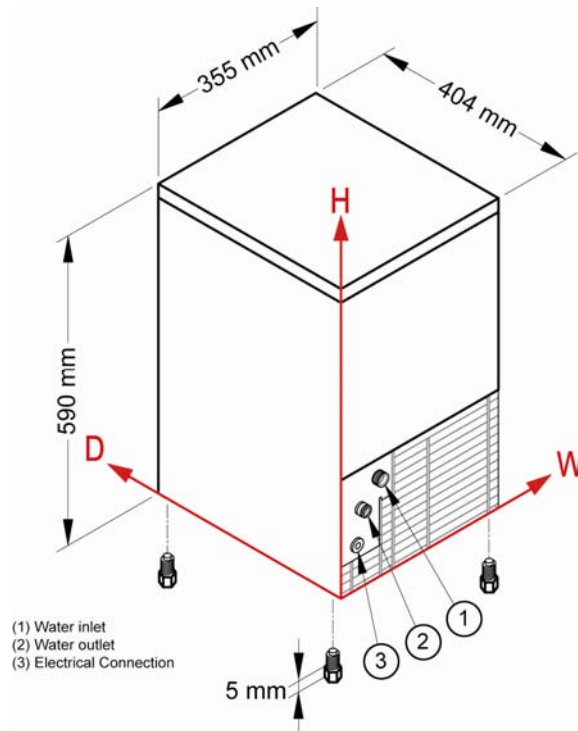

### STANDARD FEATURES

- 21kg production per 24 hours
- 4kg storage capacity
- Produces crystalline 13g cubes
- Hospital grade stainless steel outer
- Fully insulated internal storage bin
- Disappearing door
- Electromechanical operation
- Stainless steel spray arm

## DIMENSIONS

355W x 404D x 590\*H mm (\*add 5mm for foot)