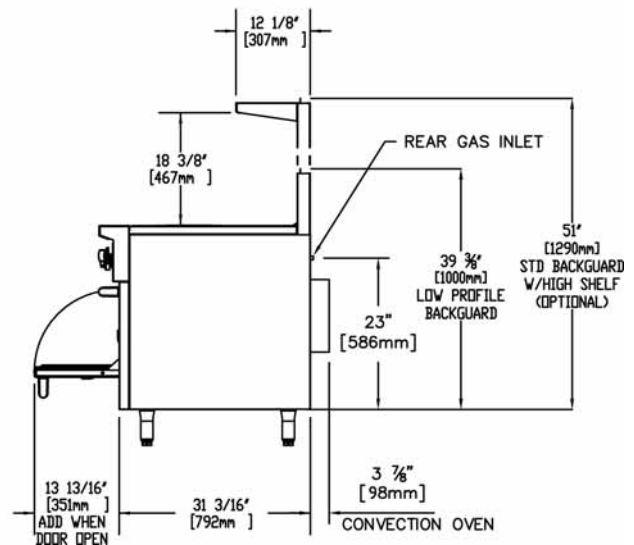

STANDARD FEATURES

- Stainless Steel 127mm Front Rail
- 686mm Deep Work Surface
- 73mj "knuckle" cast iron burners
- 2 extra heavy duty cast iron top sections
- 3/4" Gas Connection
- 40mj Cast Iron "H" Burner for Oven
- Oven Dimensions 667W x 660D x 330H
- Two oven racks included as standard
- Stainless Steel front, sides and backguard
- 300mm stamped drip trays w/dimpled bottom
- Removable cast iron ring and lid
- Gas regulator
- 660mm Deep Ovens
- 152mm Adjustable stainless steel legs
- Available in Natural or LP Gas

DIMENSIONS

External Dimension: 900W x 876D x 915 mm

Oven Interior : 508W x 660D x 330H mm

TECHNICAL DATA

Gas Type	Natural or LP
Total Energy Rating	113mj
AGA Approval Number	7455

SPECIFICATIONS ARE SUBJECT TO CHANGE WITHOUT NOTICE.