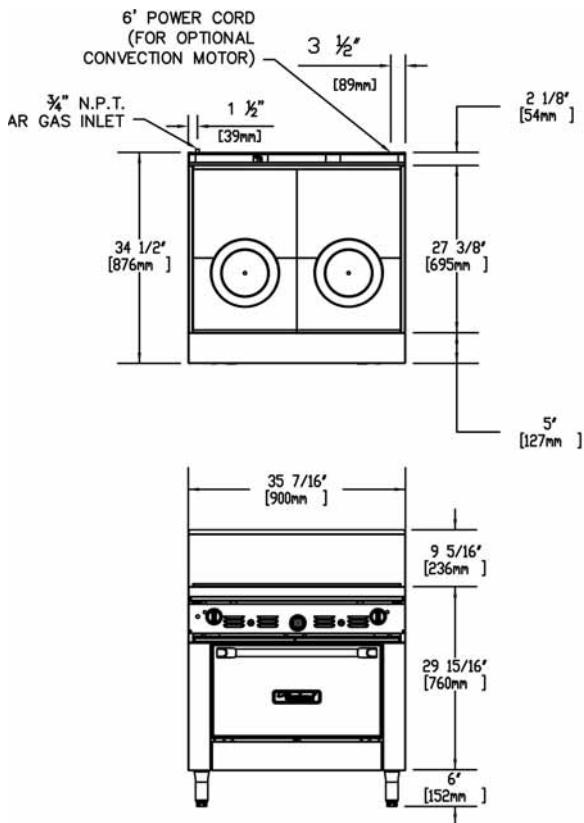

STANDARD FEATURES

- Stainless Steel 127mm Front Rail
- 686mm Deep Work Surface
- 73mj "knuckle" cast iron burners
- 2 extra heavy duty cast iron top sections
- 3/4" Gas Connection
- 40mj Cast Iron "H" Burner for Oven
- Oven Dimensions 667W x 660D x 330H
- Two oven racks included as standard
- Stainless Steel front, sides and backguard
- 300mm stamped drip trays w/dimpled bottom
- Removable cast iron ring and lid
- Gas regulator
- 660mm Deep Ovens
- 152mm Adjustable stainless steel legs
- Available in Natural or LP Gas

OPTIONAL FEATURES

- Additional Oven racks
- Flanged deck mount legs
- Non levelling castors
- Electronic ignition. Specify GFE36
- Convection Oven -adds 98mm to depth. Specify suffix "C"

SPECIFICATIONS ARE SUBJECT TO CHANGE WITHOUT NOTICE.

DIMENSIONS

External Dimension: 900W x 876D x 915 mm

Oven Interior : 508W x 660D x 330H mm

TECHNICAL DATA

Gas Type	Natural or LP
Total Energy Rating	113mj
AGA Approval Number	7455

SPECIFICATIONS ARE SUBJECT TO CHANGE WITHOUT NOTICE.