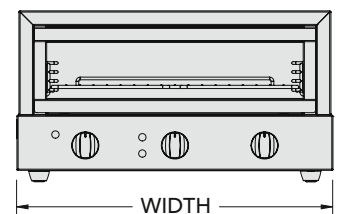

Grill Max Toaster

The Roband Grill Max toaster series is a statement of minimalist design and functionality. It's timeless look belies a machine that is simple to use, functional, reliable and economical. Used for a variety of product preparation, from grilled food to open melts and toasted sandwiches, these machines optimise infra-red output to maximise speed and efficiency.

FEATURES

- Stylish stainless steel body
- Dura-life stainless steel elements for prolonged element life
- Energy regulator control
- 5 minute timer with warning bell
- Brushed stainless steel finish for easy cleaning of external surface
- Easy-clean removable crumb tray & reflector
- Top and bottom or top only heat selection
- Multiple rack positions
- Removable rack runners for easy cleaning
- Optional glass element model (GMX810G)
-  Advanced Control Safety Systems

GMX810 pictured

SPECIFICATIONS

MODEL	SLICES No.	POWER Watts	ELEC CON. Amps	TIMER Mins	DIMENSIONS w x d* x h (mm)	RACK DIMENSIONS w x d (mm)
GMX610	6	1960	10	5	485 x 312* x 315	356 x 240
GMX810	8	2400	10	5	582 x 312* x 315	456 x 240
GMX815	8	3520	15	5	582 x 312* x 315	456 x 240
GMX1515	15	3600	15	10	701 x 403* x 315	562 x 335
GMX810G [^]	8	2400	10	5	582 x 312* x 355	456 x 240

[^]G signifies glass element. *Depth does not include protruding rack.