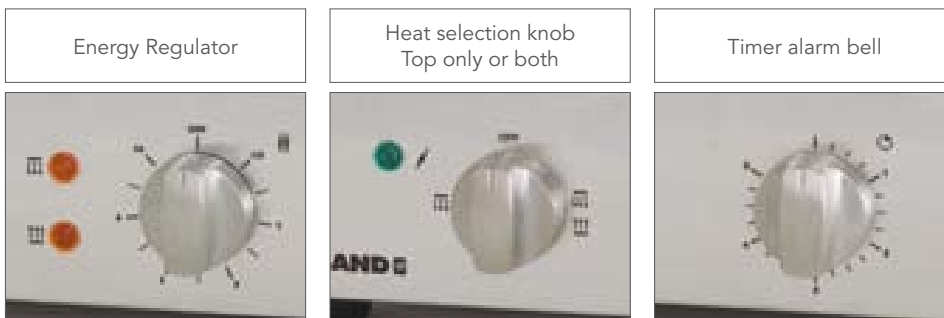

SPECIFICATIONS

MODEL	SLICES No.	POWER Watts	ELEC CON. Amps	TIMER Mins	DIMENSIONS w x d* x h (mm)	RACK DIMENSIONS w x d (mm)
GMX610	6	1960	10	5	485 x 312* x 315	356 x 240
GMX810	8	2400	10	5	582 x 312* x 315	456 x 240
GMX815	8	3520	15	5	582 x 312* x 315	456 x 240
GMX1515	15	3600	15	10	701 x 403* x 315	562 x 335
GMX810G[^]	8	2400	10	5	582 x 312* x 355	456 x 240

[^]G signifies glass element. *Depth does not include protruding rack.