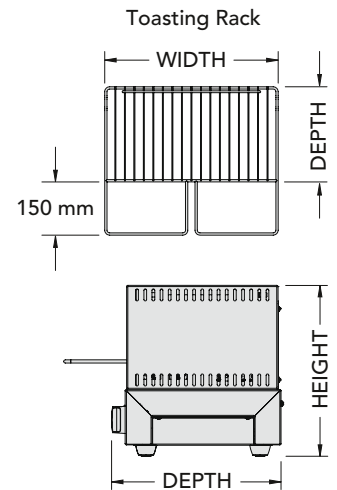

Grill Max Toaster

The Roband Grill Max toaster series is a statement of minimalist design and functionality. It's timeless look belies a machine that is simple to use, functional, reliable and economical. Used for a variety of product preparation, from grilled food to open melts and toasted sandwiches, these machines optimise infra-red output to maximise speed and efficiency.

FEATURES

- Stylish stainless steel body
- Dura-life stainless steel elements for prolonged element life
- Energy regulator control
- 5 minute timer with warning bell
- Brushed stainless steel finish for easy cleaning of external surface
- Easy-clean removable crumb tray & reflector
- Top and bottom or top only heat selection
- Multiple rack positions
- Removable rack runners for easy cleaning
- Optional glass element model (GMX810G)
-  Advanced Control Safety Systems

GMX810 pictured

SPECIFICATIONS

MODEL	SLICES No.	POWER Watts	ELEC CON. Amps	TIMER Mins	DIMENSIONS w x d* x h (mm)	RACK DIMENSIONS w x d (mm)
GMX610	6	1960	10	5	485 x 312* x 315	356 x 240
GMX810	8	2400	10	5	582 x 312* x 315	456 x 240
GMX815	8	3520	15	5	582 x 312* x 315	456 x 240
GMX1515	15	3600	15	10	701 x 403* x 315	562 x 335
GMX810G [^]	8	2400	10	5	582 x 312* x 355	456 x 240

[^]G signifies glass element. *Depth does not include protruding rack.